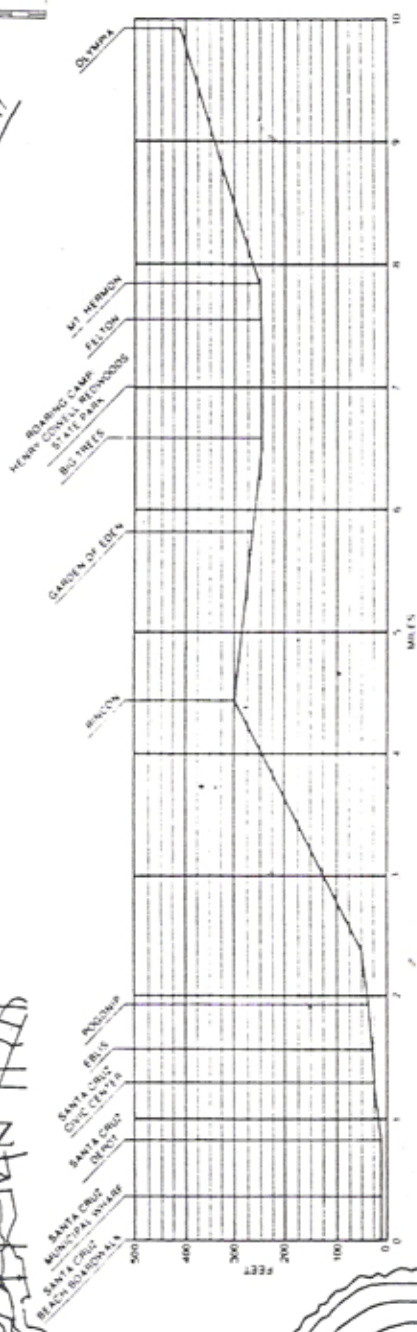

SANTA CRUZ, BIG TREES & PACIFIC RAILWAY COMPANY

PRINCIPAL SCENIC POINTS

- 1 Roaring Camp
- 2 Big Trees
- 3 San Lorenzo Bridge Crossing
- 4 Garden of Eden
- 5 Tunnel -5
- 6 Powder Creek Trestle
- 7 Tunnel -6

PACIFIC OCEAN