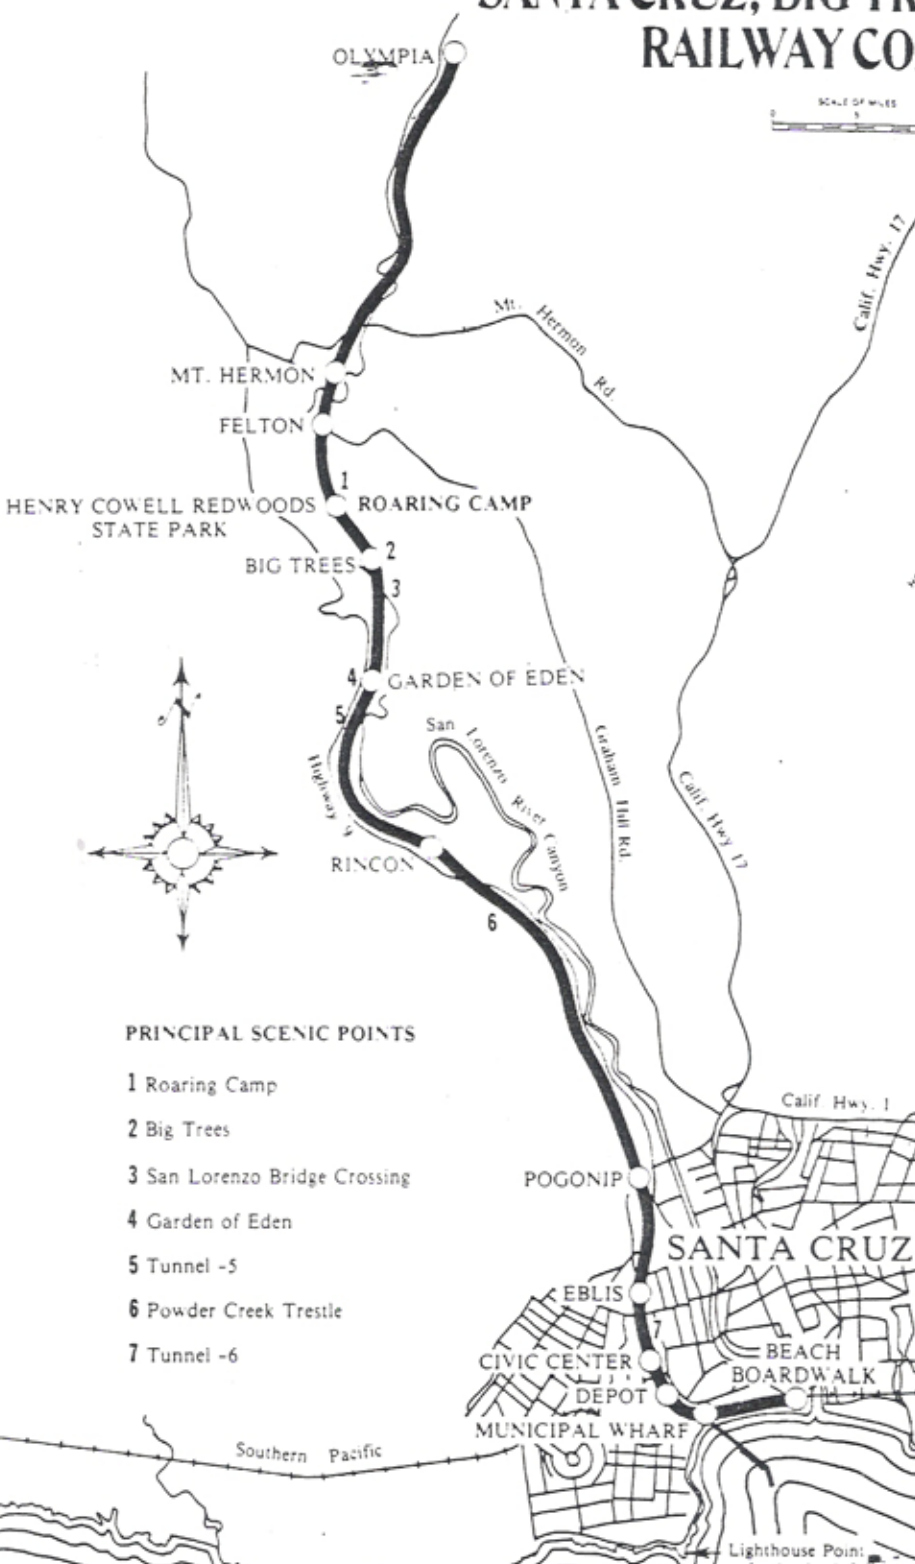

SANTA CRUZ, BIG TREES & PACIFIC RAILWAY COMPANY

PRINCIPAL SCENIC POINTS

- 1 Roaring Camp
- 2 Big Trees
- 3 San Lorenzo Bridge Crossing
- 4 Garden of Eden
- 5 Tunnel -5
- 6 Powder Creek Trestle
- 7 Tunnel -6

PACIFIC OCEAN